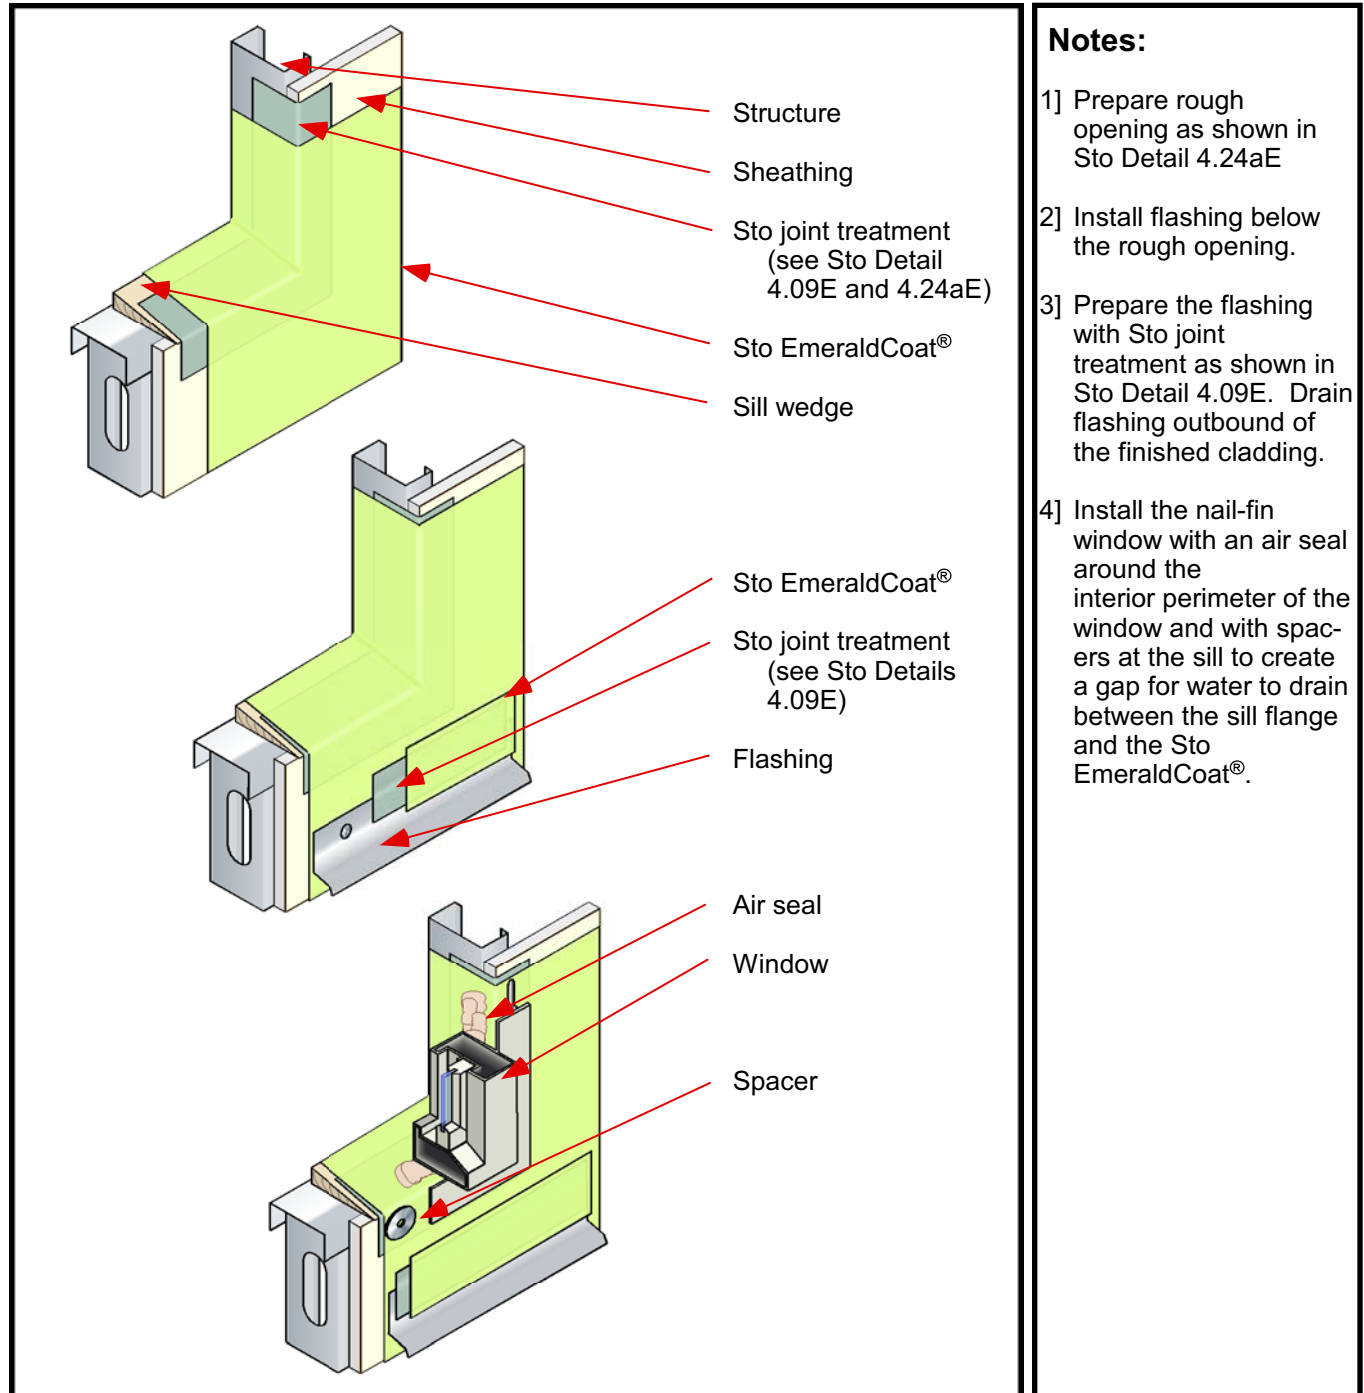

StoPowerwall™ NExT Flashing Nail-fin Window Sill

Date: February 2009

Attention

Sto products are intended for use by qualified professional contractors, not consumers, as a component of a larger construction assembly as specified by a qualified design professional, general contractor or builder. They should be installed in accordance with those specifications and Sto's instructions. Sto Corp. disclaims all, and assumes no, liability for on-site inspections, for its products applied improperly, or by unqualified persons or entities, or as part of an improperly designed or constructed building, for the nonperformance of adjacent building components or assemblies, or for other construction activities beyond Sto's control. Improper use of Sto products or use as part of an improperly designed or constructed larger assembly or building may result in serious damage to Sto products, and to the structure of the building or its components. STO CORP. DISCLAIMS ALL WARRANTIES EXPRESS OR IMPLIED EXCEPT FOR EXPLICIT LIMITED WRITTEN WARRANTIES ISSUED TO AND ACCEPTED BY BUILDING OWNERS IN ACCORDANCE WITH STO'S WARRANTY PROGRAMS WHICH ARE SUBJECT TO CHANGE FROM TIME TO TIME. For the fullest, most current information on proper application, clean-up, mixing and other specifications and warranties, cautions and disclaimers, please refer to the Sto Corp. website, www.stocorp.com.